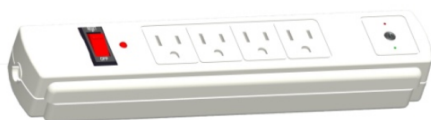

WiFi Wireless Controlled Device

Wireless WiFi Remote Control Power Strip for Energy Saving

WiFi wireless control from smart-phone for controlling the Switching and time setting of 4 pcs WiFi controlled Socket at the same time.

Also, calculating power consumption for energy saving.

Specification:

- * 4 sockets power strip with surge protector
- * Wi-Fi wireless controlled

YE-10-2wifi for US

YE-3200*-2wifi for Europe & Universal

Model No.	Type	Voltage / Current	Others
YE-10-2wifi	US type	125V / 15A	
YE-3200GC-2wifi YE-3200FC-2wifi YE-3200IC-2wifi	German French Italian	250V / 16A	with USB port x 2pcs (max. output: 5V/2.1A)
YE-3200C-2wifi YE-3200UKC-2wifi	Universal UK	250V / 16A 250V / 13A	With USB port x2pcs (max. output: 5V/2.1A)