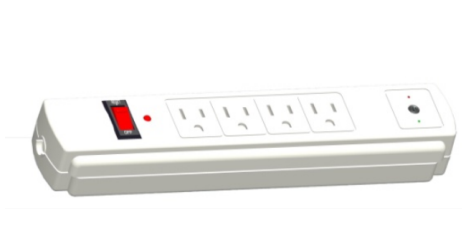

## WiFi Remote Control Power Strip for Energy Saving

Voice and smart phone control for controlling the Switching and time setting of WiFi controlled Socket at the same time.

Also, calculating power consumption for energy saving.

### **Specification:**

\* 4 sockets power strip with surge protector

\* Tuya wireless controlled

YE-10-2wifi(t) for US

YE-3200\*-2wifi(t) for Europe & Universal

Model No.	Type	Voltage / Current	Others
YE-10-2wifi(t)	US type	125V / 15A	
YE-3200GC-2wifi(t) YE-3200FC-2wifi(t) YE-3200IC-2wifi(t)	German French Italian	250V / 16A	with USB port x 2pcs (max. output: 5V/2.1A)
YE-3200C-2wifi(t) YE-3200UKC-2wifi(t)	Universal UK	250V / 16A 250V / 13A	With USB port x2pcs (max. output: 5V/2.1A)